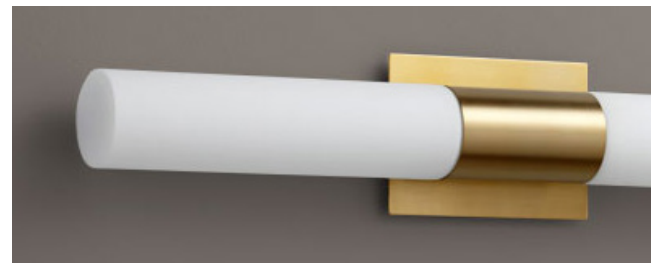

MAGNETA Vanity
3-590-1xx

oxygen

FIXTURE TYPE _____ LOCATION _____
PROJECT _____ DATE _____

-24 Satin Nickel

Diffuser:

-1 White Opal Glass

-14 Polished Chrome

-40 Aged Brass

- LIGHT SOURCE** 2 x 12.1W LED, 3000K, CRI 90
- LUMINAIRE POWER** 28.7W at 120V
- RATED LIFE** 60000 hr RL
- OPTIONAL COLOR TEMPERATURES** 2700K, 3500K, 4000K
- LUMEN OUTPUT** Delivered: 2067 lm (LM-79)
- INPUT VOLTAGE** 120V to 277V AC, 50/60Hz
- DRIVER OUTPUT** 700mA, 29.4W max power
- DIMMING** TRIAC and ELV dimming at 120V AC; 0-10V dimming, 100% to 10% current output
- CONSTRUCTION** Plated Steel and Glass
- DIFFUSER/METAL FINISHES** (-114) White Opal Glass/Polished Chrome
(-124) White Opal Glass/Satin Nickel
(-140) White Opal Glass/Aged Brass
- MOUNTING** 2" x 3" J-Box, 4" Octagonal J-Box, 4" Square J-Box with a single device mud ring
- STANDARDS** UL Dry/Damp listed, ADA Compliant, Conforms to UL STD 1598, Certified CAN/CSA STD C22.2 No 250.0.

DIMENSIONS

- W:** 27.00"
- H:** 4.75"
- Ext:** 3.375"
- M.C:** 2.38" From top of fixture

Order example for standard fixture:

3-590-124 (x-xxx: LED Sequence # / -1xx: Finish)

Order example for optional color temperatures: **3-590-27124**