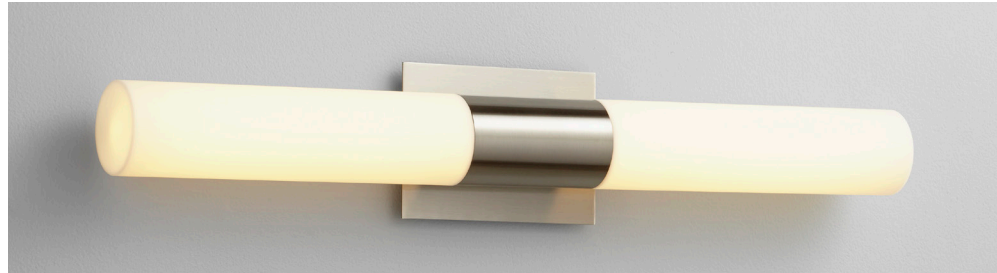

MAGNETA Vanity
3-590-1xx

oxygen

FIXTURE TYPE _____ LOCATION _____
PROJECT _____ DATE _____

-24 Satin Nickel

Diffuser:

-1 White Opal Glass

-14 Polished Chrome

-40 Aged Brass

- LIGHT SOURCE** 2 x 12.1W LED, 3000K, CRI 90
- LUMINAIRE POWER** 28.7W at 120V
- RATED LIFE** 60000 hr RL
- OPTIONAL COLOR TEMPERATURES** 2700K, 3500K, 4000K
- LUMEN OUTPUT** Delivered: 2067 lm (LM-79)
- INPUT VOLTAGE** 120V to 277V AC, 50/60Hz
- DRIVER OUTPUT** 700mA, 29.4W max power
- DIMMING** TRIAC and ELV dimming at 120V AC; 0-10V dimming, 100% to 10% current output
- CONSTRUCTION** Plated Steel and Glass
- DIFFUSER/METAL FINISHES** (-114) White Opal Glass/Polished Chrome
(-124) White Opal Glass/Satin Nickel
(-140) White Opal Glass/Aged Brass
- MOUNTING** 2" x 3" J-Box, 4" Octagonal J-Box, 4" Square J-Box with a single device mud ring
- STANDARDS** UL Dry/Damp listed, ADA Compliant, Conforms to UL STD 1598, Certified CAN/CSA STD C22.2 No 250.0.

DIMENSIONS

- W:** 27.00"
- H:** 4.75"
- Ext:** 3.375"
- M.C:** 2.38" From top of fixture

Order example for standard fixture:

3-590-124 (x-xxx: LED Sequence # / -1xx: Finish)

Order example for optional color temperatures: **3-590-27124**