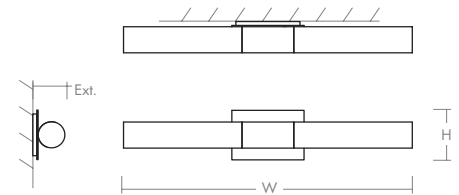

MAGNETA Vanity
3-590-1xx

oxygen

FIXTURE TYPE _____ LOCATION _____
PROJECT _____ DATE _____

-24 Satin Nickel

Diffuser:

-1 White Opal Glass

-14 Polished Chrome

-40 Aged Brass

- LIGHT SOURCE** 2 x 12.1W LED, 3000K, CRI 90
- LUMINAIRE POWER** 28.7W at 120V
- RATED LIFE** 60000 hr RL
- OPTIONAL COLOR TEMPERATURES** 2700K, 3500K, 4000K
- LUMEN OUTPUT** Delivered: 2067 lm (LM-79)
- INPUT VOLTAGE** 120V to 277V AC, 50/60Hz
- DRIVER OUTPUT** 700mA, 29.4W max power
- DIMMING** TRIAC and ELV dimming at 120V AC; 0-10V dimming, 100% to 10% current output
- CONSTRUCTION** Plated Steel and Glass
- DIFFUSER/METAL FINISHES** (-114) White Opal Glass/Polished Chrome
(-124) White Opal Glass/Satin Nickel
(-140) White Opal Glass/Aged Brass
- MOUNTING** 2" x 3" J-Box, 4" Octagonal J-Box, 4" Square J-Box with a single device mud ring
- STANDARDS** UL Dry/Damp listed, ADA Compliant, Conforms to UL STD 1598, Certified CAN/CSA STD C22.2 No 250.0.

DIMENSIONS

- W:** 27.00"
- H:** 4.75"
- Ext:** 3.375"
- M.C:** 2.38" From top of fixture

Order example for standard fixture:

3-590-124 (x-xxx: LED Sequence # / -1xx: Finish)

Order example for optional color temperatures: **3-590-27124**